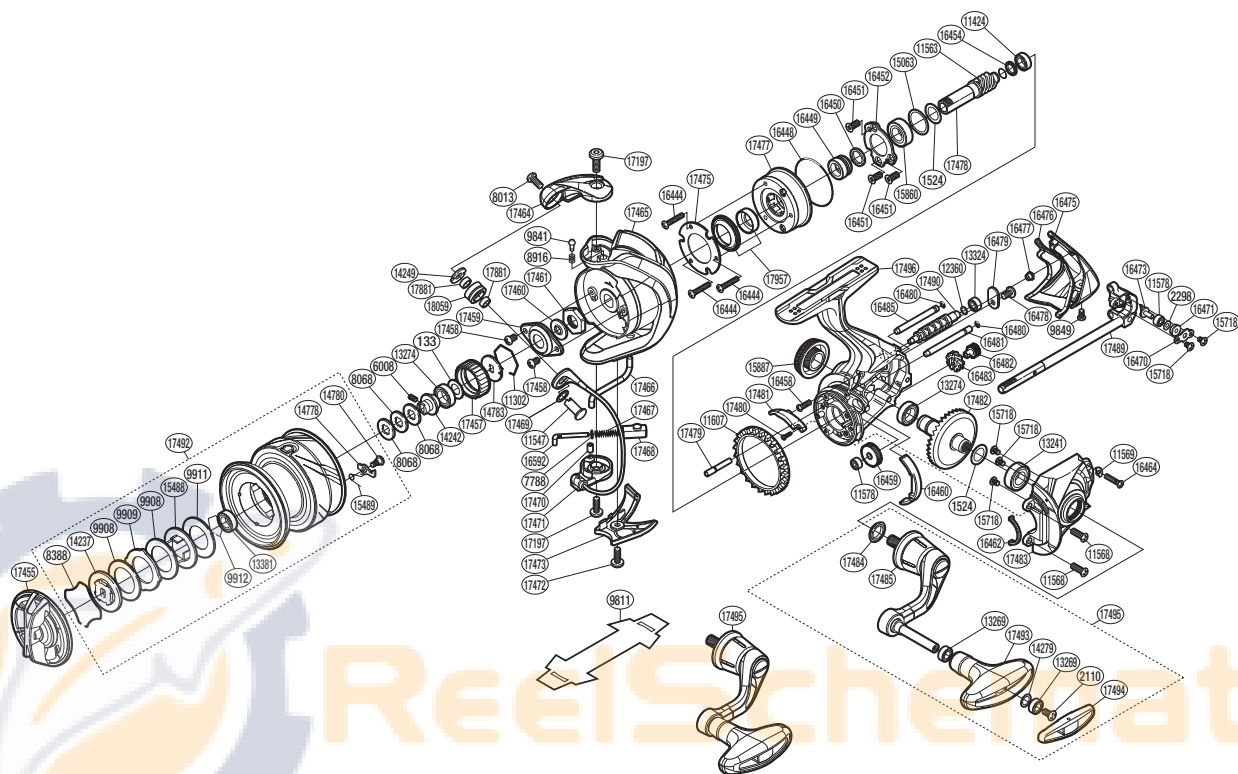

SHIMANO

Vanquish

S A-RB

VANQ-C3000

Please note that the number of adjusting washers may not be the same as shown in the exploded views. (51SH343001X) (Adjustment will vary with each individual product.)

Part No.	Description	Part No.	Description	Part No.	Description
RD 0133	Anti-Reverse Pawl Spacer	RD15488	Key Washer	RD17464	Bail Arm
RD 1524	Washer	RD15489	Drag Click Spring	RD17465	Rotor
RD 2110	Screw	RD15718	Screw	RD17466	Bail Trip Lever
RD 2298	Spacer	RD15860	Ball Bearing	RD17467	Bail Spring
RD 6008	Set Screw	RD15887	Handle Screw Cap	RD17468	Bail Spring Seat
RD 7788	Spring Guide A Support	RD16444	Screw	RD17469	Washer
RD 8013	Screw	RD16448	O Ring	RD17470	Bail Spring Guide A Bush
RD 8068	Spool Washer	RD16449	Roller Clutch Inner	RD17471	Bail Assembly
RD 8388	Drag Washers Retainer	RD16450	Roller Clutch Inner Spacer	RD17472	Screw
RD 8916	Click Spring	RD16451	Screw	RD17473	Bail Hold Support Guard
RD 9841	Click Pin	RD16452	Bearing Retainer	RD17475	Roller Clutch Reinforce
RD 9849	Screw	RD16454	Pinion Gear Spacer	RD17477	Roller Clutch Assembly
RD 9908	Drag Washer	RD16458	Screw	RD17478	Pinion Gear
RD 9909	Eared Washer	RD16459	Idle Gear	RD17479	Idle Gear B Shaft
RD 9911	Drag Washer	RD16460	Friction Ring Spacer	RD17480	Screw
RD 9912	Bearing Retainer	RD16462	Flange Water Proof	RD17481	Bail Trip Strike
RD1302	Ratchet Spring	RD16464	Screw	RD17482	Drive Gear
RD11424	Ball Bearing	RD16470	Oscillating Pawl Cover	RD17483	Side Cover
RD11547	Line Roller Support	RD16471	Oscillating Slider Bushing	RD17484	Handle Shaft Seal
RD11563	Worm Shaft Ring	RD16473	Oscillating Pawl	RD17485	Handle Shank Assembly
RD11568	Screw	RD16475	Rear Protector	RD17489	Main Shaft Assembly
RD11569	Screw Washer	RD16476	Rear Shield	RD17490	Worm Shaft
RD11578	Ball Bearing	RD16477	Rear Protector Collar	RD17492	Spool Assembly
RD11607	Friction Ring	RD16478	Screw	RD17493	Handle Knob
RD12360	Washer	RD16479	Worm Shaft Retainer	RD17494	Handle Knob Seal
RD13241	Ball Bearing	RD16480	O Ring	RD17495	Handle Assembly
RD13269	Ball Bearing	RD16481	Oscillating Guide B	RD17496	Body
RD13274	Ball Bearing	RD16482	Idle Gear B S	RD17881	Bearing Spacer
RD13324	Worm Bushing	RD16483	Idle Gear B L	RD17957	Roller Clutch Water Proof Set
RD13381	Ball Bearing	RD16485	Oscillating Guide A	RD18059	Line Roller(With Bearing)
RD14237	Key Washer	RD16592	Bail Spring Guide A		
RD14242	Bearing Bushing	RD17197	Screw	RD 9811	Reel Seat Spacer (accessory)
RD14249	Line Roller Plate	RD17455	Drag Knob		
RD14279	Washer	RD17457	Drag Click Ratchet		
RD14778	Drag Click	RD17458	Screw	PK 0338	Gear Set
RD14780	Screw	RD17459	Rotor Nut Lock Plate	PK 0406	Bearing Set
RD14783	Spool Support	RD17460	Bearing Water Proof	PK 0340	Oscillation Set
RD15063	Spacer	RD17461	Rotor Nut	PK 0411	Line Roller Set